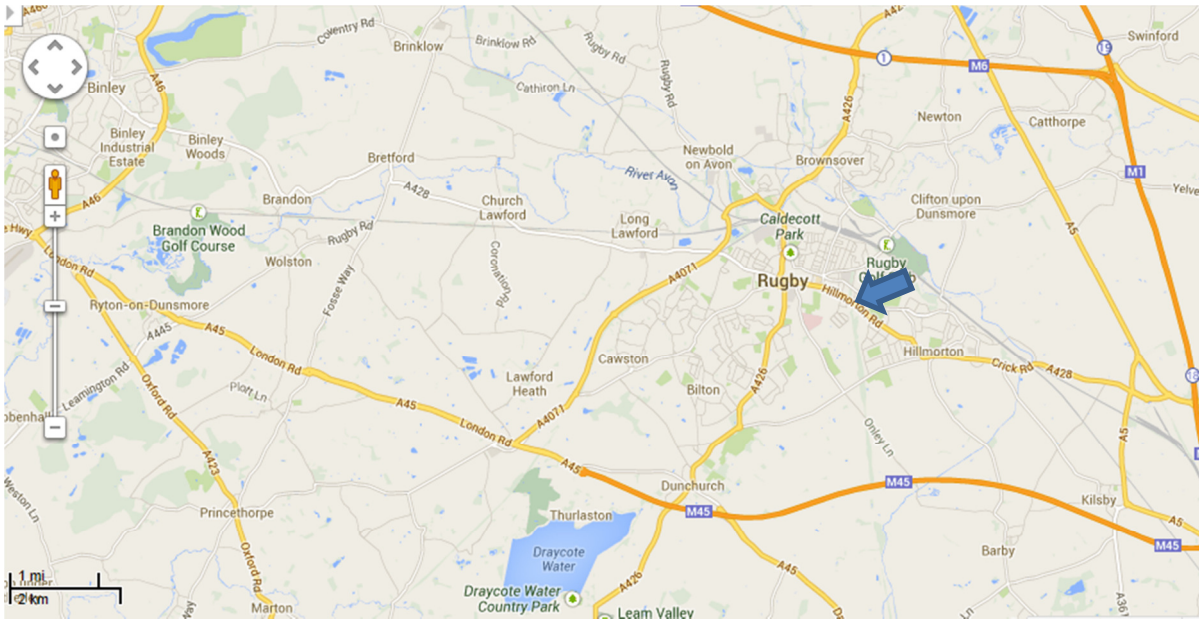

Rugby – Queens Diamond Jubilee Sports Centre

The athletics track at Rugby is adjacent to the Queens Diamond Jubilee Sports Centre. The track is all weather with eight lanes, with full facilities for all track and field facilities.

Directions

From M1, Junction 18

Take the A428 to Rugby/Coventry. Follow into Rugby for approximately 3 miles. After 1st set of traffic lights, the Athletics track is signposted LEFT at the next roundabout into Bruce Williams Way.

From M6, Junction 1

Take A426 to centre of Rugby, (pass Police Station on left) then follow A428 to Northampton, which will take you past Rugby School. At the first roundabout, Athletics Track is signposted to the RIGHT, into Bruce Williams Way.

From A45

Take A4071 from North or A426 from Dunchurch from South, to centre of Rugby. Then follow A428 to Northampton, past Rugby School. At first roundabout, Athletics track is signposted to the RIGHT, into Bruce Williams Way