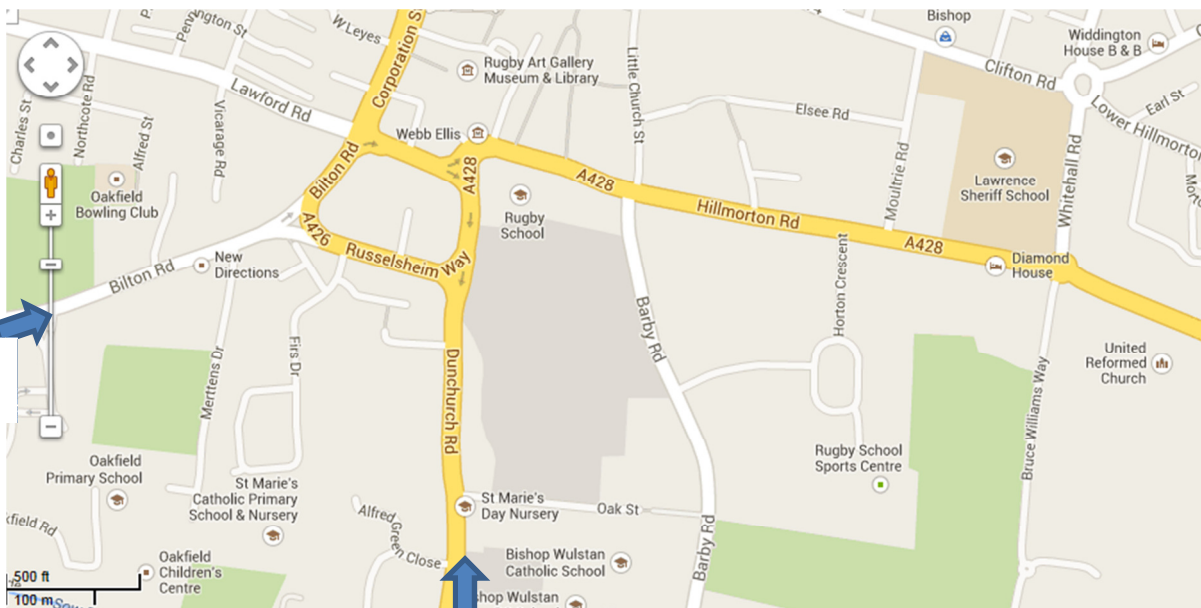

Directions

From M1, Junction 18

Take the A428 to Rugby/Coventry. Follow into Rugby for approximately 3 miles. After 1st set of traffic lights, the Athletics track is signposted LEFT at the next roundabout into Bruce Williams Way.

From M6, Junction 1

Take A426 to centre of Rugby, (pass Police Station on left) then follow A428 to Northampton, which will take you past Rugby School. At the first roundabout, Athletics Track is signposted to the RIGHT, into Bruce Williams Way.

From A45

Take A4071 from North or A426 from Dunchurch from South, to centre of Rugby. Then follow A428 to Northampton, past Rugby School. At first roundabout, Athletics track is signposted to the RIGHT, into Bruce Williams Way

Address

Bruce Williams Way, Rugby, CV22 5LJ