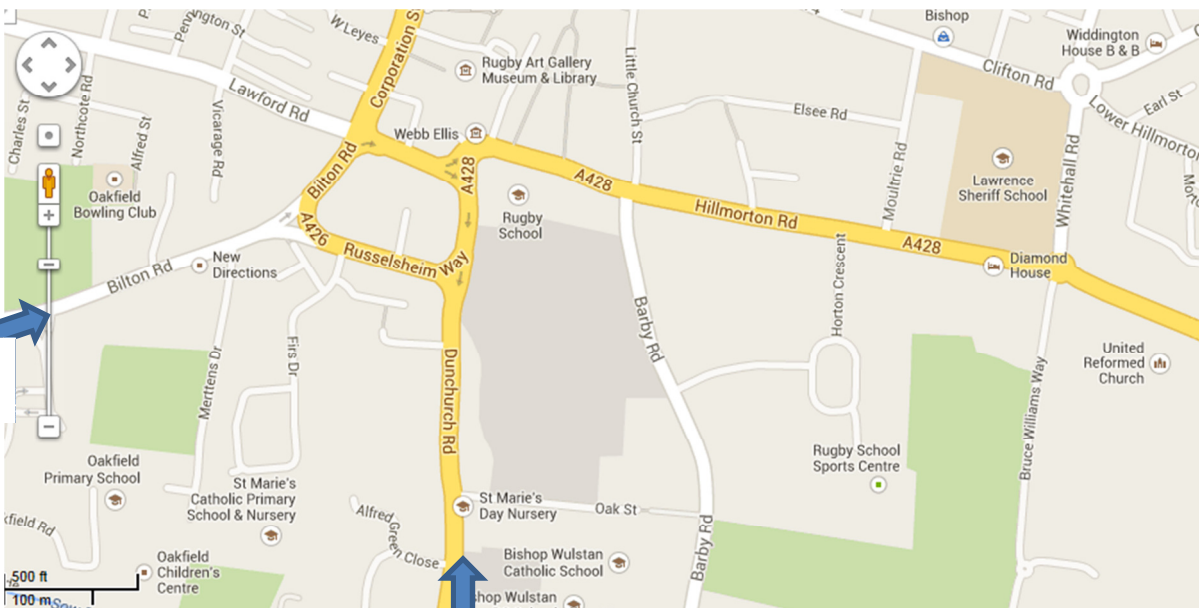

Directions

From M1, Junction 18

Take the A428 to Rugby/Coventry. Follow into Rugby for approximately 3 miles. After 1st set of traffic lights, the Athletics track is signposted LEFT at the next roundabout into Bruce Williams Way.

From M6, Junction 1

Take A426 to centre of Rugby, (pass Police Station on left) then follow A428 to Northampton, which will take you past Rugby School. At the first roundabout, Athletics Track is signposted to the RIGHT, into Bruce Williams Way.

From A45

Take A4071 from North or A426 from Dunchurch from South, to centre of Rugby. Then follow A428 to Northampton, past Rugby School. At first roundabout, Athletics track is signposted to the RIGHT, into Bruce Williams Way

Address

Bruce Williams Way, Rugby, CV22 5LJ